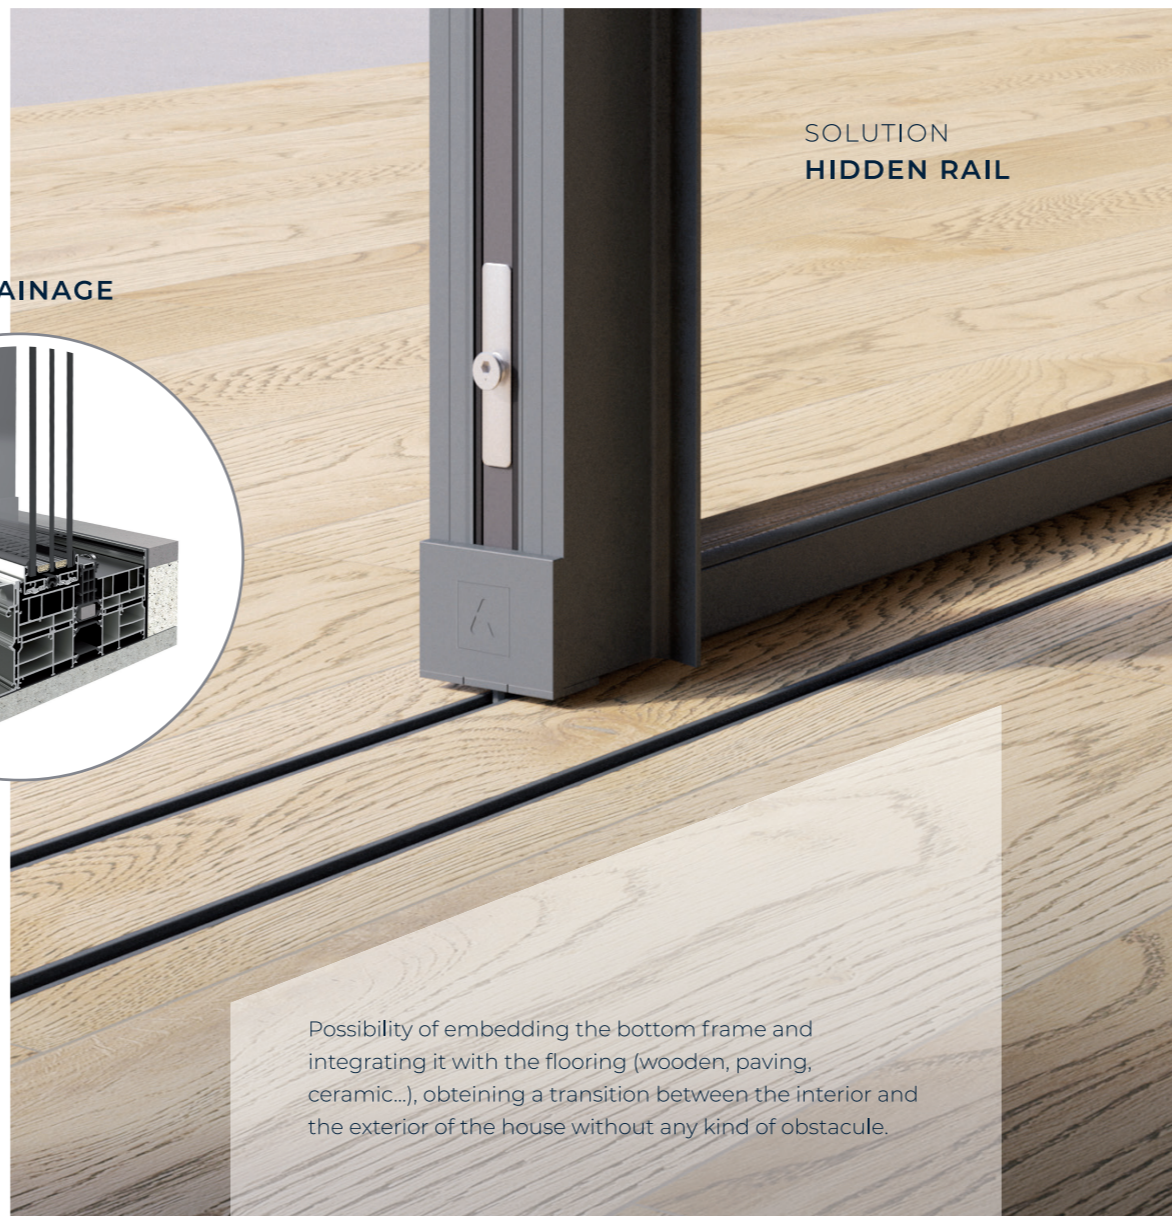

THE GREATNESS OF MINIMALISM

COR VISION PLUS is the perfect system to cover big surfaces with configurations up to 6 sashes (up to 4 meters per sash in length or height) and open corners.

All this, combined with a meticulous minimalist design based in an interlocking profile of only 25 mm, minimal sightline and possibility of top, lateral and bottom flush frames.

SOLUTION WITH DRAINAGE

SOLUTION HIDDEN RAIL

Possibility of embedding the bottom frame and integrating it with the flooring (wooden, paving, ceramic...), obtaining a transition between the interior and the exterior of the house without any kind of obstacle.

TECHNICAL RESPONSE

KEY LOCK

FLUSH KEY LOCK

MAXIMUM SECURITY

Inside and outside lock with key.
Integration of the lock in the sash profile with the same minimalist aesthetic.
Possibility of painting in any color to bring uniformity to the door.

LOCK IN CENTRAL PROFILE

The minimalist aesthetic in **COR VISION PLUS** is taken care in every detail. In manual sashes, the system allows the integration of the lock in the central profile, making it unnoticeable from the front view, and enables to hide the sashes in the sides.