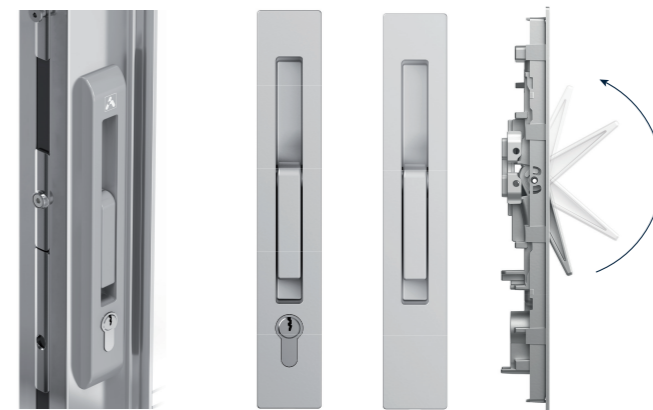

THE GREATNESS OF MINIMALISM

COR VISION PLUS is the perfect system to cover big surfaces with configurations up to 6 sashes (up to 4 meters per sash in length or height) and open corners.

All this, combined with a meticulous minimalist design based in an interlocking profile of only 25 mm, minimal sightline and possibility of top, lateral and bottom flush frames.

SOLUTION WITH DRAINAGE

SOLUTION HIDDEN RAIL

Possibility of embedding the bottom frame and integrating it with the flooring (wooden, paving, ceramic...), obtaining a transition between the interior and the exterior of the house without any kind of obstacle.

TECHNICAL RESPONSE

KEY LOCK

FLUSH KEY LOCK

MAXIMUM SECURITY

Inside and outside lock with key.
Integration of the lock in the sash profile with the same minimalist aesthetic.
Possibility of painting in any color to bring uniformity to the door.

LOCK IN CENTRAL PROFILE

The minimalist aesthetic in **COR VISION PLUS** is taken care in every detail. In manual sashes, the system allows the integration of the lock in the central profile, making it unnoticeable from the front view, and enables to hide the sashes in the sides.