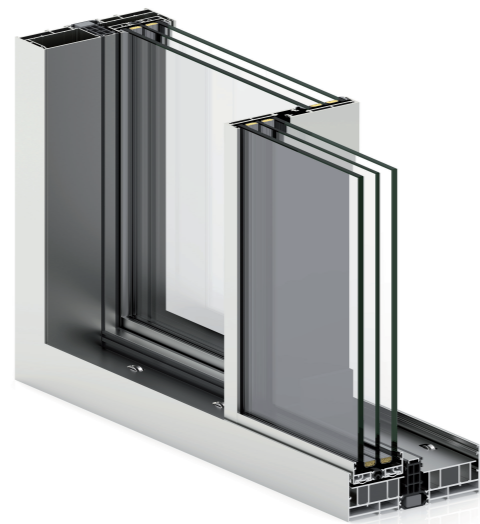

THE GREATNESS OF MINIMALISM

COR VISION PLUS is the perfect system to cover big surfaces with configurations up to 6 sashes (up to 4 meters per sash in length or height) and open corners.

All this, combined with a meticulous minimalist design based in an interlocking profile of only 25 mm, minimal sightline and possibility of top, lateral and bottom flush frames.

SOLUTION WITH DRAINAGE

SOLUTION HIDDEN RAIL

Possibility of embedding the bottom frame and integrating it with the flooring (wooden, paving, ceramic...), obtaining a transition between the interior and the exterior of the house without any kind of obstacle.

TECHNICAL RESPONSE

KEY LOCK

FLUSH KEY LOCK

MAXIMUM SECURITY

Inside and outside lock with key.
Integration of the lock in the sash profile with the same minimalist aesthetic.
Possibility of painting in any color to bring uniformity to the door.

LOCK IN CENTRAL PROFILE

The minimalist aesthetic in **COR VISION PLUS** is taken care in every detail. In manual sashes, the system allows the integration of the lock in the central profile, making it unnoticeable from the front view, and enables to hide the sashes in the sides.