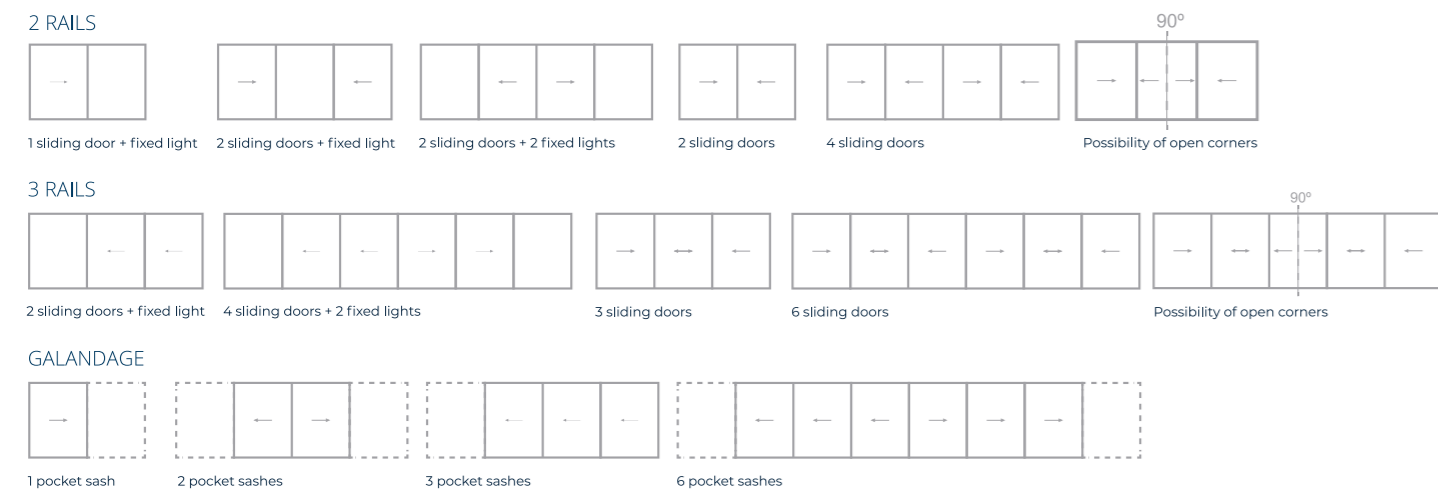

THE GREATNESS OF MINIMALISM

COR VISION PLUS is the perfect system to cover big surfaces with configurations up to 6 sashes (up to 4 meters per sash in length or height) and open corners.

All this, combined with a meticulous minimalist design based in an interlocking profile of only 25 mm, minimal sightline and possibility of top, lateral and bottom flush frames.

In this way, we maximize the glazed surface and increase the incoming light in the spaces where it is installed.

COR VISION PLUS
www.corvisionplus.com

MÁXIMUM PERFORMANCE

- Maximum glazing: **Up to 54 mm.**
- Big dimensions:
Up to **4 meters** per sash (length or height).
- Outstanding thermal and acoustic performance:
> 0.9 W/ m²K / Up to 43 dB.
- Motorized opening** 700 kg max per sash.
- Manual opening** 400 kg max per sash.
- Accessibility:
Possibility of **flush** lateral, top and bottom profiles.
- 90° configurations and open corners.**

SOLUTION WITH DRAINAGE

SOLUTION HIDDEN RAIL

Possibility of embedding the bottom frame and integrating it with the flooring (wooden, paving, ceramic...), obtaining a transition between the interior and the exterior of the house without any kind of obstacle.

TECHNICAL RESPONSE

KEY LOCK

FLUSH KEY LOCK

MAXIMUM SECURITY

Inside and outside lock with key.
Integration of the lock in the sash profile with the same minimalist aesthetic.
Possibility of painting in any color to bring uniformity to the door.